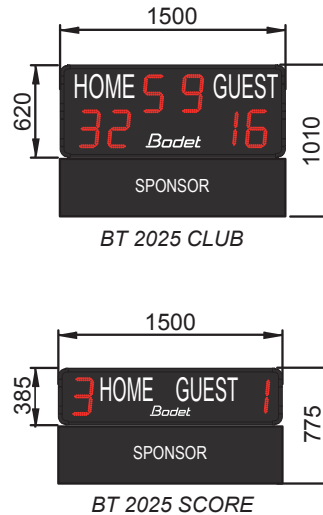

The BT2000 scoreboard range is aimed at time keeping and scoring of sport events in stadiums.

Thanks to a large choice of models, we have a solution for your needs and budget : 2 digit sizes of 25 and 45cm, timer, scores, team names (25cm height) and advertising panels for sponsors.

Display	Digit size	Timer	Score	Team names	Time	Readability
BT2025 SCORE	25 cm	No	0 to 9	Home / Guest	No	120 m
BT2025 CLUB	25 cm	Minutes	0 to 99	Home / Guest	No	120 m
BT2025 CLASSIC	25 cm	Minutes and seconds	0 to 99	Home / Guest	Yes	120 m
BT2045 SCORE	45 cm	No	0 to 9	Home / Guest	No	200 m
BT2045 CLUB	45 cm	Minutes	0 to 99	Home / Guest	No	200 m
BT2045 CLASSIC	45 cm	Minutes and seconds	0 to 99	Home / Guest	Yes	200 m
BT2045 ALPHA	45 cm	Minutes and seconds	0 to 99	Selectable (8 characters)	Yes	200 m

PORTABLE KEYBOARD POCKET

- For outdoor use.
- Very easy to use.
- Wireless communication.
- Power supply : 9V battery.
- Horn for rugby (option).
- Time display beside the game.

TECHNICAL DESCRIPTION

- Mounting with 2 feet to be sealed with bars of reinforcement in case of advertising panels or in very windy areas.
- Aluminium casing with shockproof protective glass.
- Waterproof casing for outdoor use.
- Scoreboard power supply 110/240V 50/60 Hz.
- Operating temperature from -10° to 50°C.

BT2025 RANGE (25 CM DIGITS)

BT2045 RANGE (45 CM DIGITS)