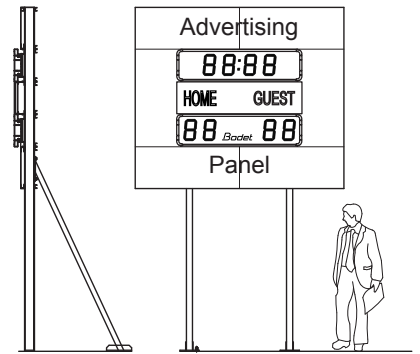

TECHNICAL DESCRIPTION

- Mounting with 2 feet to be sealed with bars of reinforcement in case of advertising panels or in very windy areas.
- Aluminium casing with shockproof protective glass.
- Waterproof casing for outdoor use.
- Scoreboard power supply 110/240V 50/60 Hz.
- Operating temperature from -10° to 50°C.

BT2025 RANGE (25 CM DIGITS)