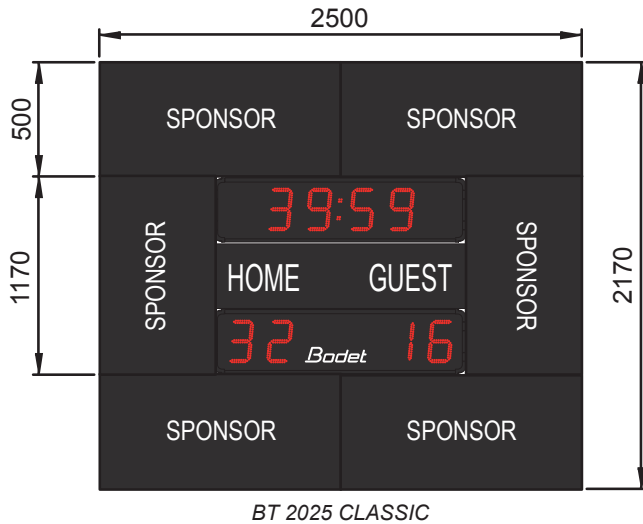

The BT2000 scoreboard range is aimed at time keeping and scoring of sport events in stadiums.

Thanks to a large choice of models, we have a solution for your needs and budget : 2 digit sizes of 25 and 45cm, timer, scores, team names (25cm height) and advertising panels for sponsors.

Display	Digit size	Timer	Score	Team names	Time	Readability
BT2025 SCORE	25 cm	No	0 to 9	Home / Guest	No	120 m
BT2025 CLUB	25 cm	Minutes	0 to 99	Home / Guest	No	120 m
BT2025 CLASSIC	25 cm	Minutes and seconds	0 to 99	Home / Guest	Yes	120 m
BT2045 SCORE	45 cm	No	0 to 9	Home / Guest	No	200 m
BT2045 CLUB	45 cm	Minutes	0 to 99	Home / Guest	No	200 m
BT2045 CLASSIC	45 cm	Minutes and seconds	0 to 99	Home / Guest	Yes	200 m
BT2045 ALPHA	45 cm	Minutes and seconds	0 to 99	Selectable (8 characters)	Yes	200 m

SPORTS

- The scoreboards and keyboards can be used for a large choice of sports : football, rugby, beach soccer, grass hockey, beach volley, basque pelota...

STANDARD KEYBOARD ALPHA SCORE

- For use under shelter or in the press room.
- Display to program the team names.
- Possible duplex installation.
- Wireless communication.
- Horn for rugby (option).
- Time display of the time beside the game.
- Power supply : 230V with battery power reserve.

BT2025 RANGE (25 CM DIGITS)

BT2045 RANGE (45 CM DIGITS)