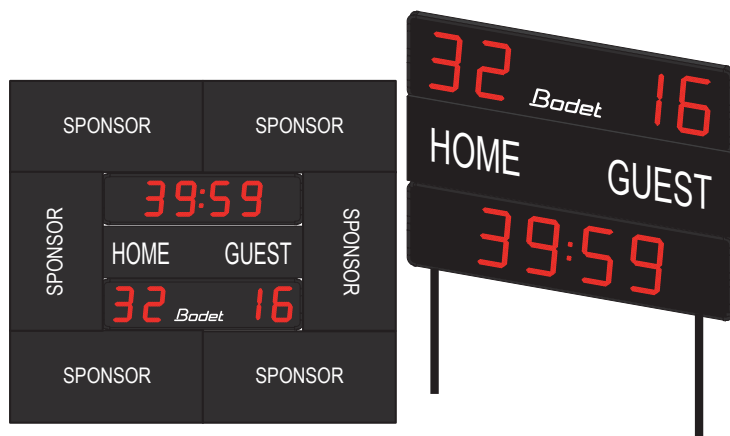

The BT2000 scoreboard range is aimed at time keeping and scoring of sport events in stadiums.

Thanks to a large choice of models, we have a solution for your needs and budget : 2 digit sizes of 25 and 45cm, timer, scores, team names (25cm height) and advertising panels for sponsors.

TECHNICAL FEATURES

- High brightness SMD LED display.
- Viewing angle of 160°.
- Perfect visibility under all lighting conditions.
- Luminosity adjustment from the keyboard.
- Official time display with radio synchronisation (FI or DCF) in option.
- Temperature display in option.
- Optional advertising panels on all models.

Display	Digit size	Timer	Score	Team names	Time	Readability
BT2025 SCORE	25 cm	No	0 to 9	Home / Guest	No	120 m
BT2025 CLUB	25 cm	Minutes	0 to 99	Home / Guest	No	120 m
BT2025 CLASSIC	25 cm	Minutes and seconds	0 to 99	Home / Guest	Yes	120 m
BT2045 SCORE	45 cm	No	0 to 9	Home / Guest	No	200 m
BT2045 CLUB	45 cm	Minutes	0 to 99	Home / Guest	No	200 m
BT2045 CLASSIC	45 cm	Minutes and seconds	0 to 99	Home / Guest	Yes	200 m
BT2045 ALPHA	45 cm	Minutes and seconds	0 to 99	Selectable (8 characters)	Yes	200 m

PORTABLE KEYBOARD POCKET

- For outdoor use.
- Very easy to use.
- Wireless communication.
- Power supply : 9V battery.
- Horn for rugby (option).
- Time display beside the game.

TECHNICAL DESCRIPTION

- Mounting with 2 feet to be sealed with bars of reinforcement in case of advertising panels or in very windy areas.
- Aluminium casing with shockproof protective glass.
- Waterproof casing for outdoor use.
- Scoreboard power supply 110/240V 50/60 Hz.
- Operating temperature from -10° to 50°C.